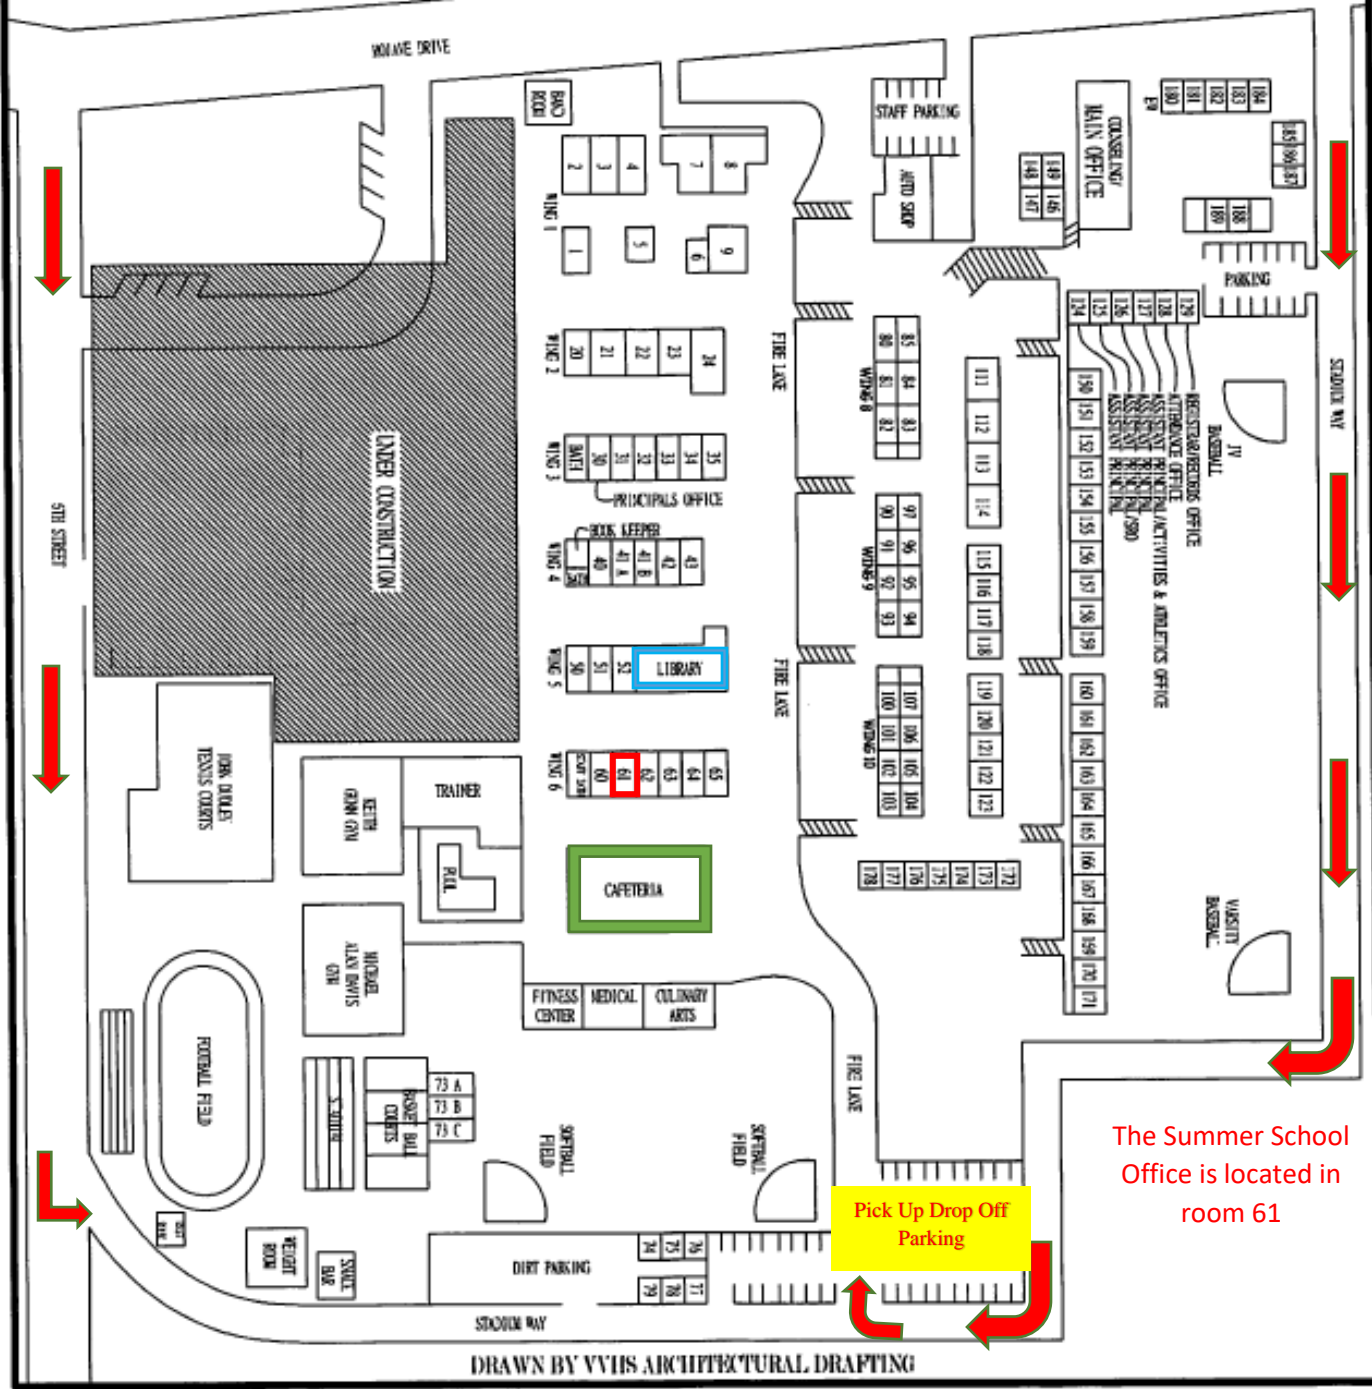

VICTOR VALLEY HIGH SCHOOL

16500 MOJAVE DR
 VICTORVILLE, CA 92395
 (760) 955 3300

G = GAS W = WATER E = ELECTRIC

DRAWN BY VVHS ARCHITECTURAL DRAFTING